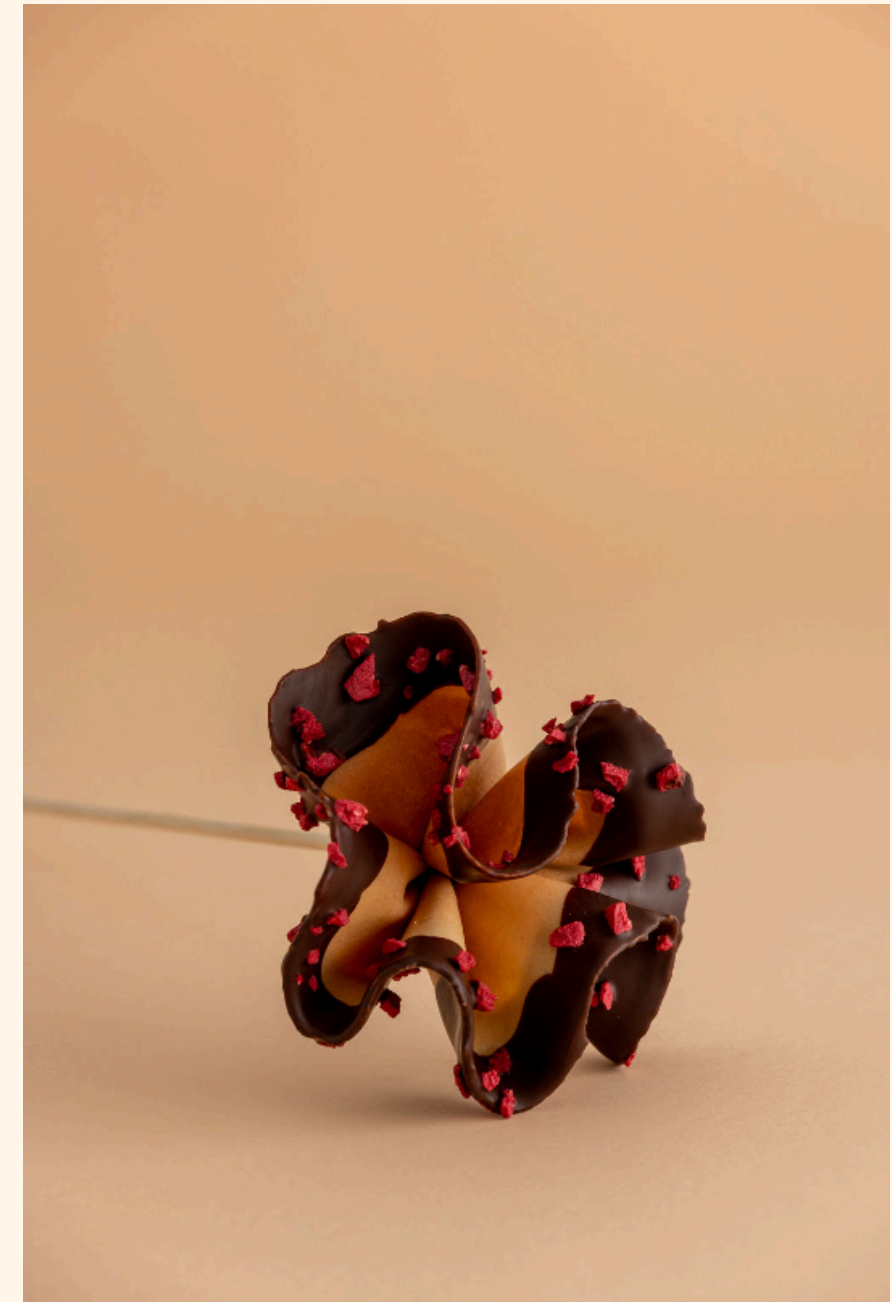

ROSA DE XOCOLATA
AMB GERDS