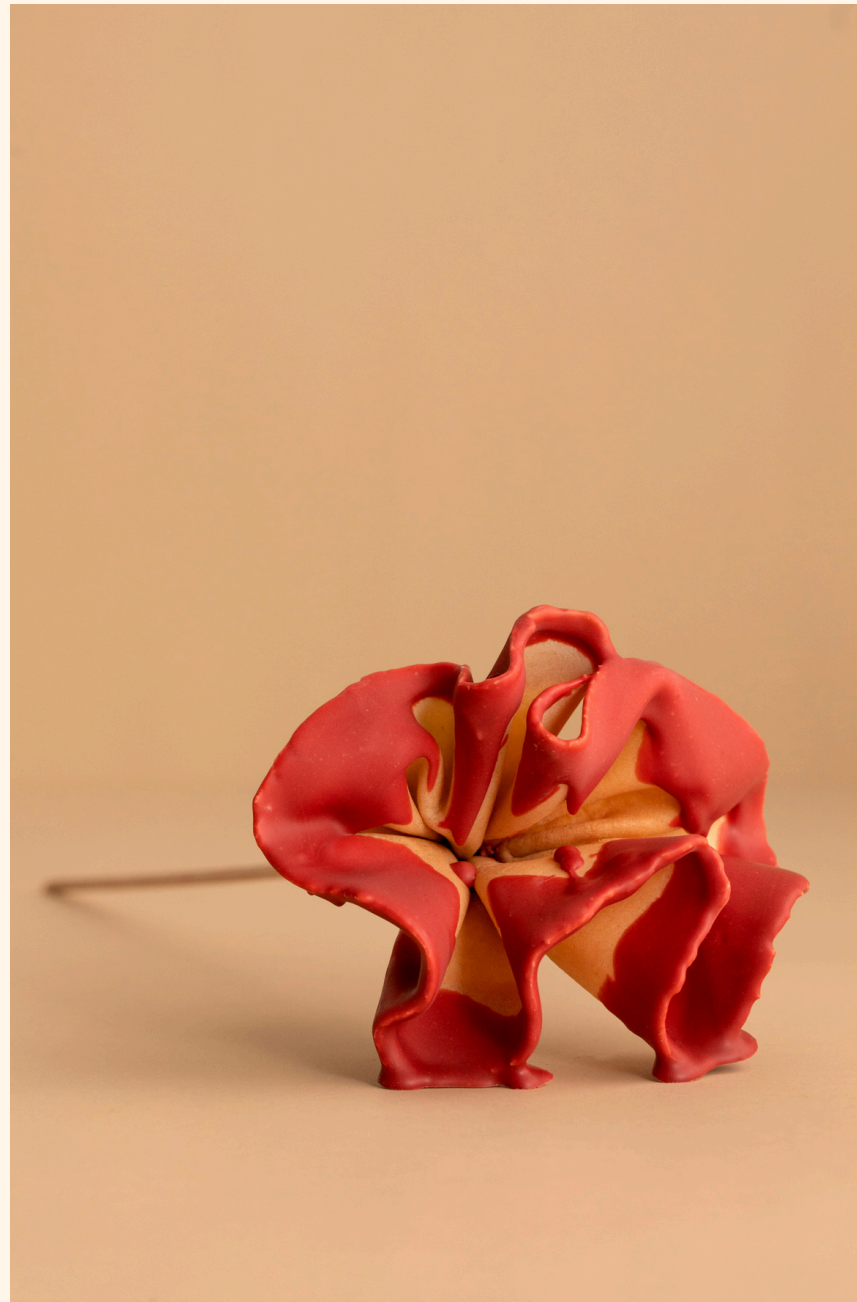

ROSA DE MADUIXA